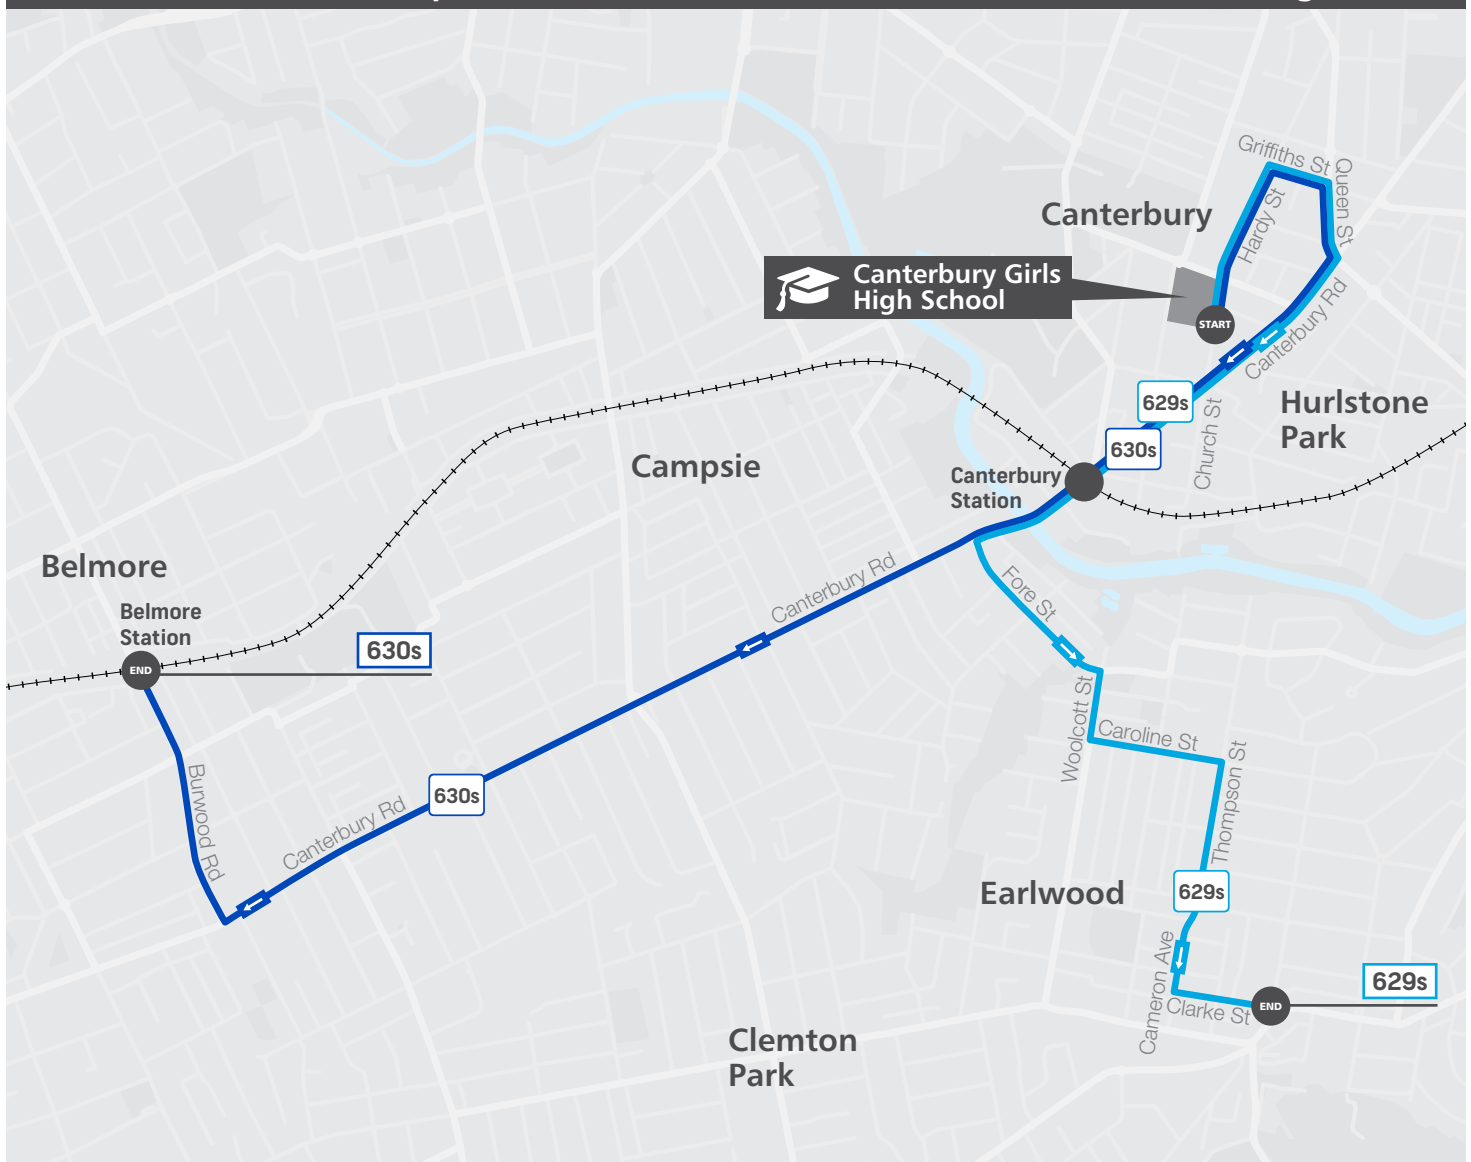

Canterbury Girls High School Timetable

Effective 10 February 2020

Afternoon services

629s To Earlwood

Day Restrictions	U	W	MUTF
Canterbury Girls High School	14:38	15:00	15:18
Canterbury Boys High School	14:43	15:05	15:23
Canterbury Canterbury Rd near Close St	14:45	15:07	15:25
Earlwood Clarke St, Stand A	14:53	15:15	15:45

630s To Belmore

Canterbury Girls High School	15:15
Canterbury Boys High School	15:20
Canterbury Canterbury Rd near Close St	15:24
Campsie Canterbury Rd near Elizabeth St	15:30
Belmore Burwood Rd near Bridge Rd	15:45

Explanation of definitions and symbols

M Monday   **U** Tuesday   **W** Wednesday   **T** Thursday   **F** Friday

Afternoon bus route map

Page 2 of 2

You can plan a trip by using the Trip Planner or Departures on transportsw.info or by downloading travel apps on your smartphone or tablet – find the latest apps at transportsw.info/apps

Conditions of Travel: Students must have a School Student Transport Scheme (SSTS) Opal card issued in their name, Child/Youth Opal card, or pay the correct cash fare. **Opal Cards must be carried and ready for inspection on every trip, and tapped on at the start and end of every journey.** Always arrive at the bus stop at least five minutes prior to the bus departure time. Further information about SSTS Opal cards is available at www.transportsw.info