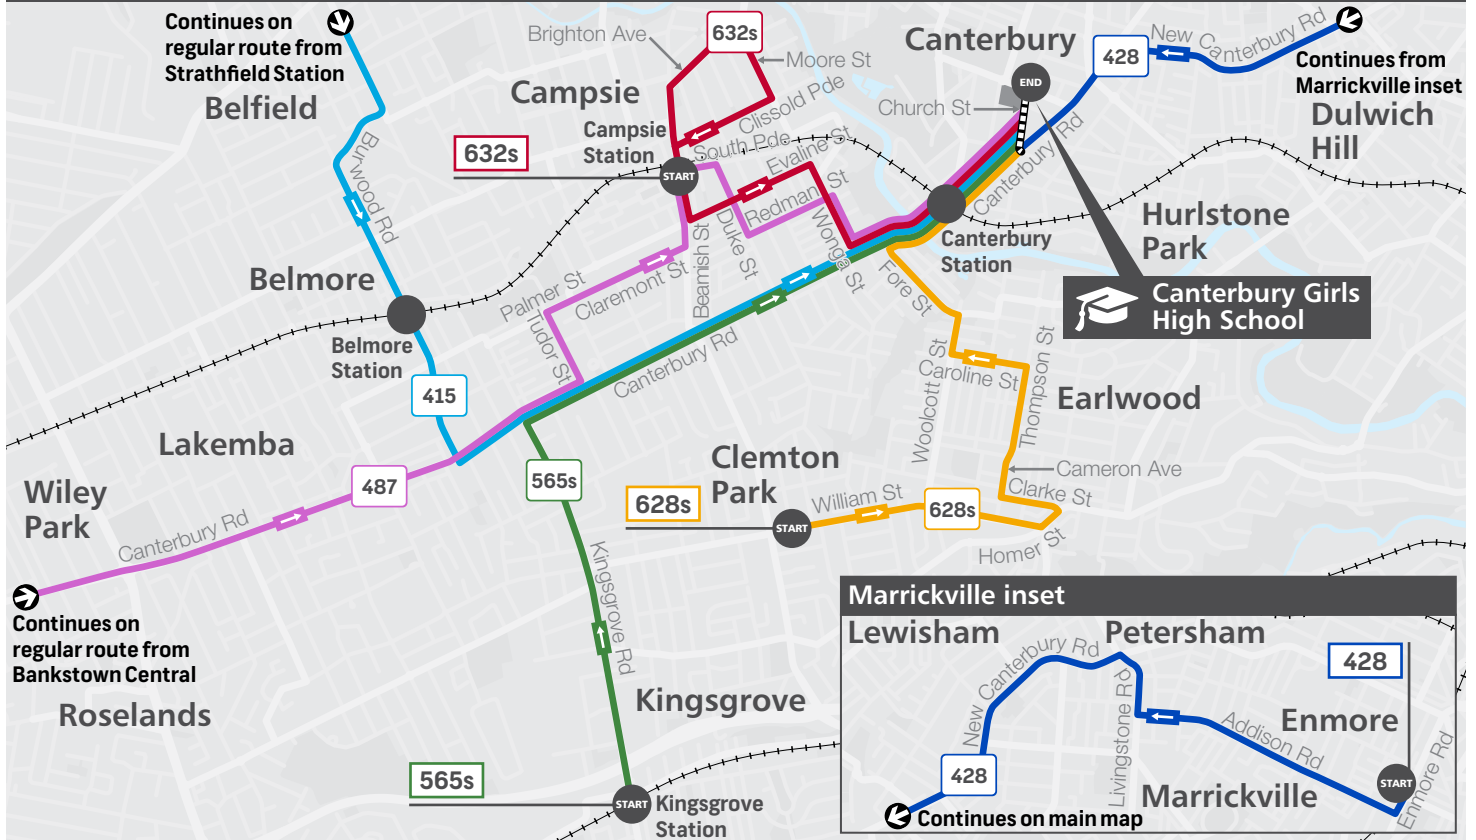

Canterbury Girls High School Timetable

Effective 10 February 2020

Morning services

415 From Strathfield Station

Strathfield Stn Albert Rd, Stand G	07:55
The Boulevarde opp Hunter St	08:02
Burwood Rd near Downes St	08:08
Burwood Rd near Tobruk Av	08:14
Canterbury Station Canterbury Rd	08:29
Canterbury Girls High School	08:33

Bankstown Central Stand 4	07:10
Bankstown Station Stand A	07:13
Arteggall St opp Bankstown Hospital	07:21
Canterbury Rd near Victoria Rd	07:30
Canterbury Rd near Sharp St	07:41
Claremont St at Thorncraft Pde	07:42
South Pde near Campsie Station	07:48
Canterbury Station Canterbury Rd	08:05
Canterbury Girls High School	08:10

565s From Kingsgrove Station

Kingsgrove Station Kingsgrove Rd	07:50
Kingsgrove Rd near Canterbury Rd	07:55
Canterbury Station Canterbury Rd	08:04
Canterbury Girls High School	08:10

628s From Earlwood

Earlwood William St/Bexley Rd	07:52
Earlwood Shops Homer St, Stand C	07:56
Canterbury Station Canterbury Rd	08:10
Canterbury Girls High School	08:17

632s From Campsie

Campsie South Pde/Beamish St	07:55
Canterbury Station Canterbury Rd	08:10
Canterbury Public School	08:13
Canterbury Girls High School	08:14

Morning bus route map

Page 1 of 2

You can plan a trip by using the Trip Planner or Departures on transportnsw.info or by downloading travel apps on your smartphone or tablet – find the latest apps at transportnsw.info/apps